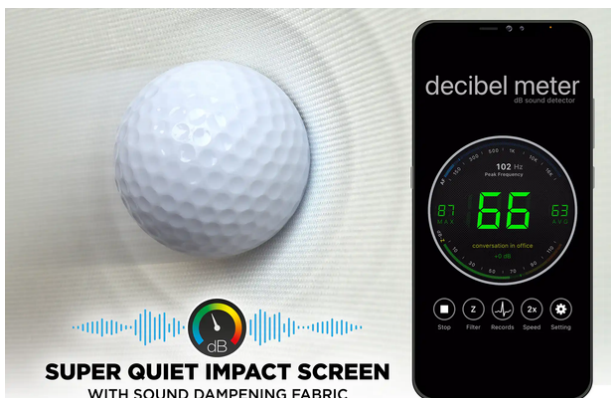

FOAM EDGE PADDING INCLUDED