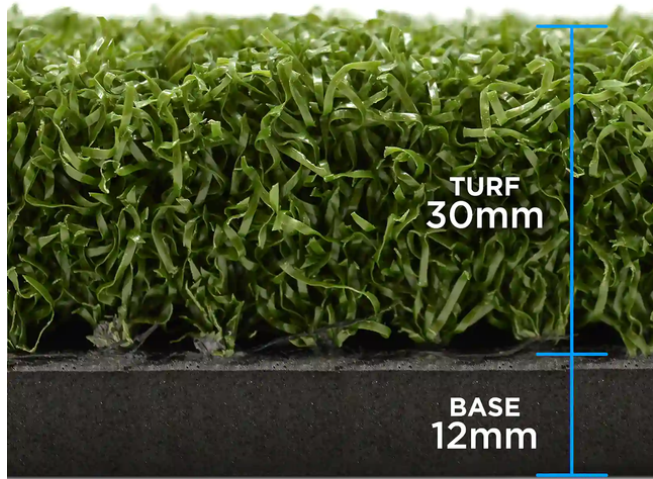

SIM/005

	METER	FEET
WIDTH	3	10
HEIGHT	3	10
DEPTH	3	10

SIM/006

	METER	FEET
WIDTH	4	13
HEIGHT	3	10
DEPTH	3	10

PREMIUM ENCLOSURE HITTING MATS

Premium Tee Turf Hitting Mat

SIM/007

- Includes 6 x Conventional Tees (2 x 54, 70, 83mm)
- 1.5m x 1.5m in size
- 12mm foam base to minimise club impact
- 30mm of high grade nylon turf

Premium Standard Turf Hitting Mat

SIM/008

- Includes 12 x Rubber (3 x 38, 51mm Tees)
- Conventional Tees (2 x 54, 70, 83 mm Tees)
- 1.5m x 1.5m in size
- 12mm base to minimize club impact
- 17mm of high grade nylon turf