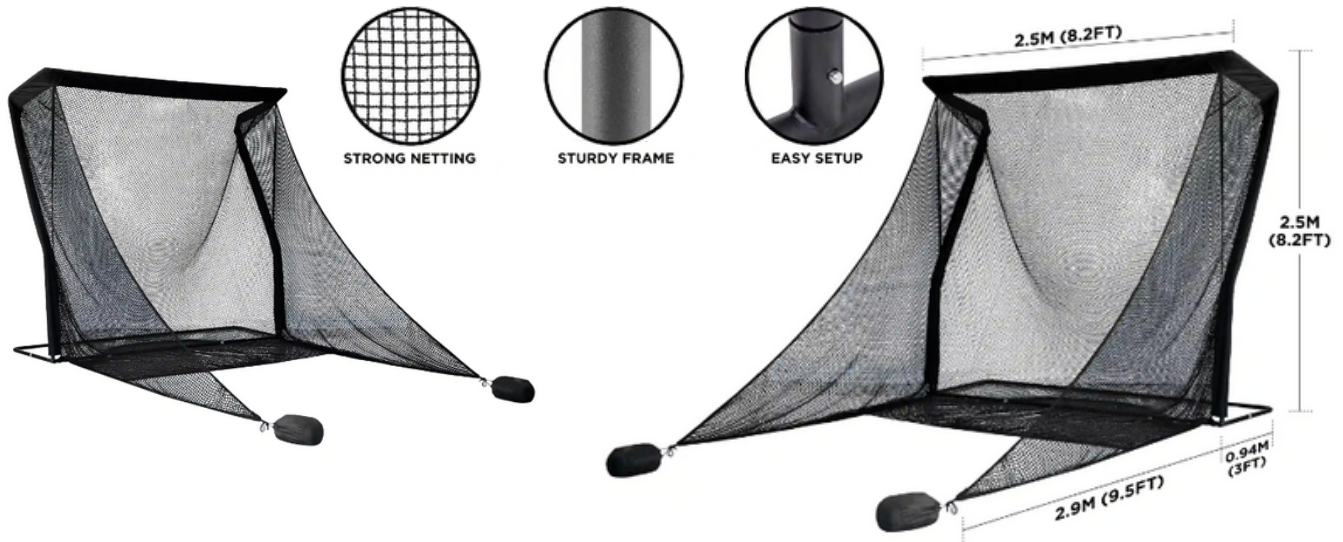

DELUXE DRIVING NET

LXW019

The Deluxe Home Golf Driving Net is an excellent addition to your practice setup. With its oversized, robust and easy to assemble construction, this net is perfect for indoor and outdoor use.

- Material: high tenacity nylon fabric + thickened steel pipe
- Product Specifications: 2.5m x 2.5m x 0.94m
- Weight: 16.7kg
- Outer Carton dims: 126 x 27 x 25cm