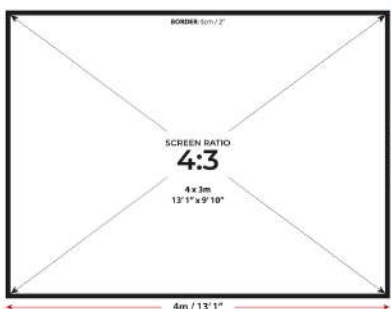

# SIMSPACE DOUBLE SIDED IMPACT SCREEN

Perfect for heavy home use with extended lifespan. HD image quality from both sides for immersive play. Reinforced eyelets withstand thousands of shots. Available in multiple sizes to suit all golf setups.

**SIM/019**

**SIM/020**

**SIM/021**

**SIM/022**

**SIM/023**

**SIM/024**

**SIM/025**

**SIM/026**