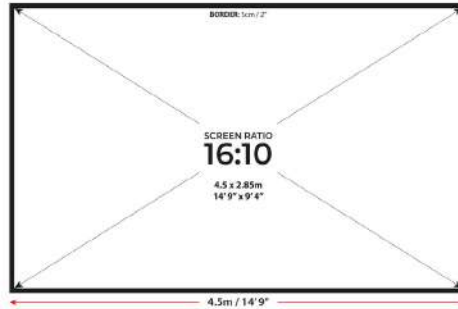

SIMSPACE DOUBLE SIDED IMPACT SCREEN

Perfect for heavy home use with extended lifespan. HD image quality from both sides for immersive play. Reinforced eyelets withstand thousands of shots. Available in multiple sizes to suit all golf setups.

SIM/027