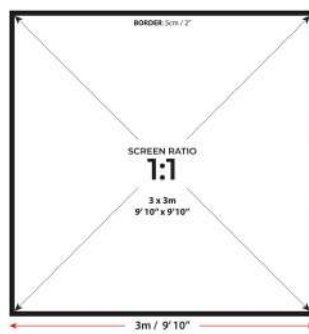

SIMSPACE PLATINUM IMPACT SCREEN

Premium 4K impact screen for clear simulation. Durable 3-layer design for long-lasting use. Impact-resistant foam centre reduces noise & impact. Available in multiple sizes to suit all golf setups.

SIM/031