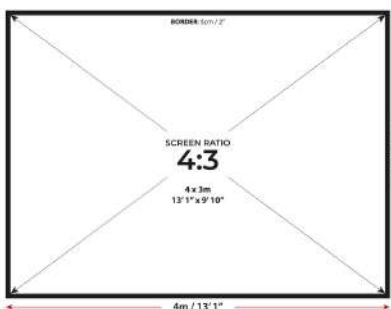

# SIMSPACE DOUBLE SIDED IMPACT SCREEN

| SKU     | SIZE                              |
|---------|-----------------------------------|
| SIM/019 | 230 x 257.5 cm (7'6" x 8'5" ft)   |
| SIM/020 | 270 x 300 cm (8'10" x 9'10" ft)   |
| SIM/021 | 300 x 300 cm (9'10" x 9'10" ft)   |
| SIM/022 | 330 x 252.5 cm (10'10" x 8'3" ft) |
| SIM/023 | 330 x 300 cm (10'10" x 9'10" ft)  |
| SIM/024 | 360 x 270 cm (11'9" x 8'10" ft)   |
| SIM/025 | 385 x 285 cm (12'7" x 9'4" ft)    |
| SIM/026 | 400 x 300 cm (13'1" x 9'10" ft)   |
| SIM/027 | 450 x 285 cm (14'9" x 9'4" ft)    |
| SIM/028 | 500 x 300 cm (16'4" x 9'10" ft)   |

**SIM/029**

**SIM/030**

**SIM/031**

**SIM/032**

**SIM/033**

**SIM/034**

**SIM/035**

**SIM/036**