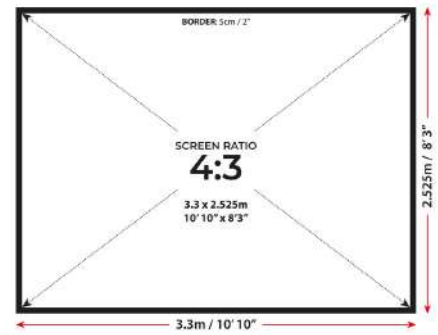

SIMSPACE ELITE IMPACT SCREEN

Entry-level impact screen, suitable for all golfers. Tight-knit polyester blend delivers clear, vibrant images. Lightweight, durable design for high-impact shots. Available in multiple sizes to suit all golf setups

SIM/012