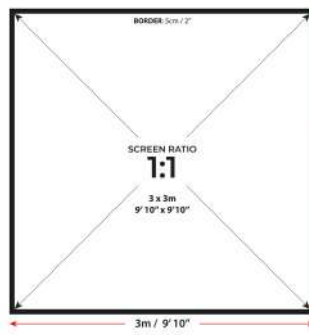

SIMSPACE DOUBLE SIDED IMPACT SCREEN

Perfect for heavy home use with extended lifespan. HD image quality from both sides for immersive play. Reinforced eyelets withstand thousands of shots. Available in multiple sizes to suit all golf setups.

SIM/021