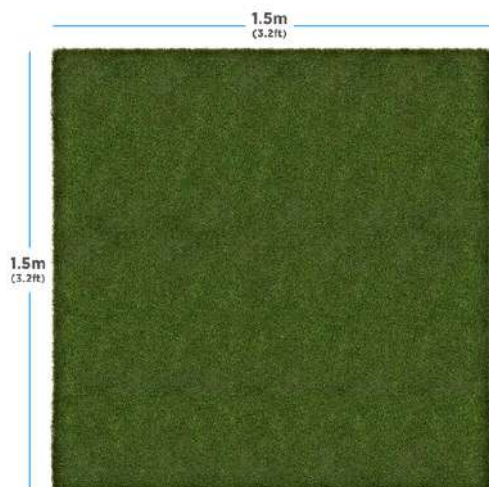

PREMIUM ENCLOSURE HITTING MATS