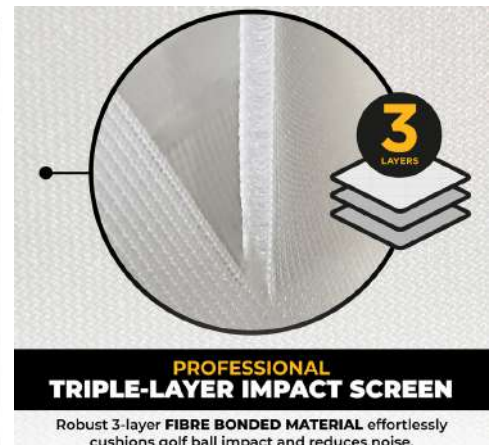

## SIMSPACE PROFESSIONAL GOLF ENCLOSURES

- Premium super strong impact screen
- Triple-layer 100% polyester impact cushioning fabric
- HD quality projection surface
- Low decibel sound dampening material
- Premium velour enclosure fabric
- Foam edge padding
- Secure bungee & Velcro fastenings