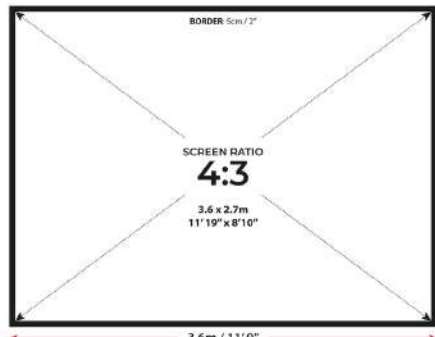

# SIMSPACE ELITE IMPACT SCREEN

| SKU     | SIZE                              |
|---------|-----------------------------------|
| SIM/009 | 230 x 257.5 cm (7'6" x 8'5" ft)   |
| SIM/010 | 270 x 300 cm (8'10" x 9'10" ft)   |
| SIM/011 | 300 x 300 cm (9'10" x 9'10" ft)   |
| SIM/012 | 330 x 252.5 cm (10'10" x 8'3" ft) |
| SIM/013 | 330 x 300 cm (10'10" x 9'10" ft)  |
| SIM/014 | 360 x 270 cm (11'9" x 8'10" ft)   |
| SIM/015 | 385 x 285 cm (12'7" x 9'4" ft)    |
| SIM/016 | 400 x 300 cm (13'1" x 9'10" ft)   |
| SIM/017 | 450 x 285 cm (14'9" x 9'4" ft)    |
| SIM/018 | 500 x 300 cm (16'4" x 9'10" ft)   |

# SIMSPACE DOUBLE SIDED IMPACT SCREEN

Perfect for heavy home use with extended lifespan. HD image quality from both sides for immersive play. Reinforced eyelets withstand thousands of shots. Available in multiple sizes to suit all golf setups.

**SIM/019**

**SIM/020**

**SIM/021**

**SIM/022**

**SIM/023**

**SIM/024**

**SIM/025**

**SIM/026**

# SIMSPACE DOUBLE SIDED IMPACT SCREEN

| SKU     | SIZE                              |
|---------|-----------------------------------|
| SIM/019 | 230 x 257.5 cm (7'6" x 8'5" ft)   |
| SIM/020 | 270 x 300 cm (8'10" x 9'10" ft)   |
| SIM/021 | 300 x 300 cm (9'10" x 9'10" ft)   |
| SIM/022 | 330 x 252.5 cm (10'10" x 8'3" ft) |
| SIM/023 | 330 x 300 cm (10'10" x 9'10" ft)  |
| SIM/024 | 360 x 270 cm (11'9" x 8'10" ft)   |
| SIM/025 | 385 x 285 cm (12'7" x 9'4" ft)    |
| SIM/026 | 400 x 300 cm (13'1" x 9'10" ft)   |
| SIM/027 | 450 x 285 cm (14'9" x 9'4" ft)    |
| SIM/028 | 500 x 300 cm (16'4" x 9'10" ft)   |