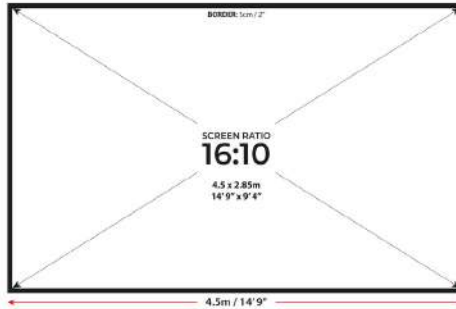

SIMSPACE PLATINUM IMPACT SCREEN

Premium 4K impact screen for clear simulation. Durable 3-layer design for long-lasting use. Impact-resistant foam centre reduces noise & impact. Available in multiple sizes to suit all golf setups.

SIM/037