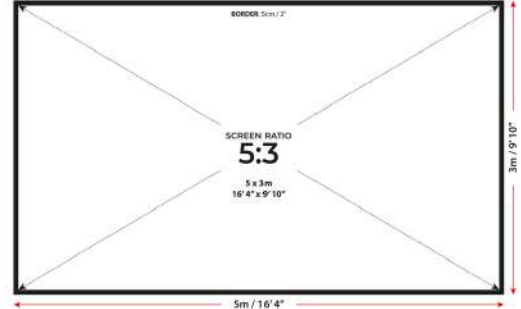

SIMSPACE PLATINUM IMPACT SCREEN

Premium 4K impact screen for clear simulation. Durable 3-layer design for long-lasting use. Impact-resistant foam centre reduces noise & impact. Available in multiple sizes to suit all golf setups.

SIM/038