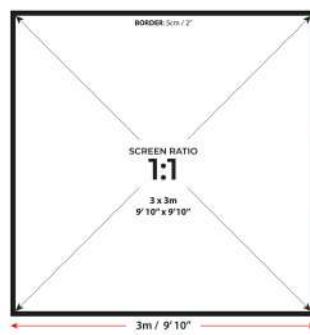

| SKU              | SIZE                                     |
|------------------|--|
| <b>SIM/001-2</b> | 8'6 x 8'2 x 4'11 ft / 2.6 x 2.5 x 1.5m   |
| <b>SIM/002-2</b> | 9'10 x 8'2 x 4'11 ft / 3 x 2.5 x 1.5m    |
| <b>SIM/003-2</b> | 11'10 x 8'2 x 4'11 ft / 3.6 x 2.5 x 1.5m |
| <b>SIM/004-2</b> | 13'2 x 8'2 x 4'11 ft / 4 x 2.5 x 1.5m    |
| <b>SIM/005-2</b> | 9'10 x 9'10 x 9'10 ft / 3 x 3 x 3m       |
| <b>SIM/006-2</b> | 13'2 x 9'10 x 9'10 ft / 4 x 3 x 3m       |

# SIMSPACE ELITE IMPACT SCREEN

Entry-level impact screen, suitable for all golfers. Tight-knit polyester blend delivers clear, vibrant images. Lightweight, durable design for high-impact shots. Available in multiple sizes to suit all golf setups

**SIM/009**

**SIM/010**

**SIM/011**

**SIM/012**

**SIM/013**

**SIM/014**

**SIM/015**

**SIM/016**