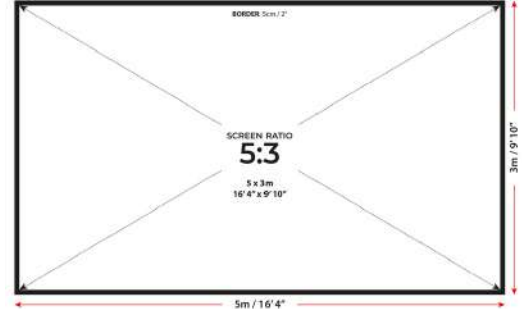

SIMSPACE ELITE IMPACT SCREEN

Entry-level impact screen, suitable for all golfers. Tight-knit polyester blend delivers clear, vibrant images. Lightweight, durable design for high-impact shots. Available in multiple sizes to suit all golf setups

SIM/018