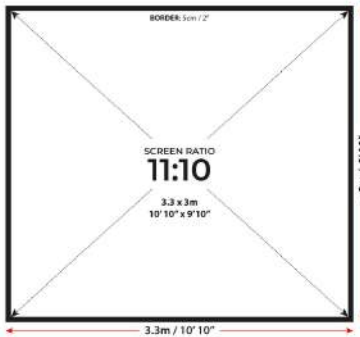

# SIMSPACE DOUBLE SIDED IMPACT SCREEN

Perfect for heavy home use with extended lifespan. HD image quality from both sides for immersive play. Reinforced eyelets withstand thousands of shots. Available in multiple sizes to suit all golf setups.

**SIM/019**

**SIM/020**

**SIM/021**

**SIM/022**

**SIM/023**

**SIM/024**

**SIM/025**

**SIM/026**