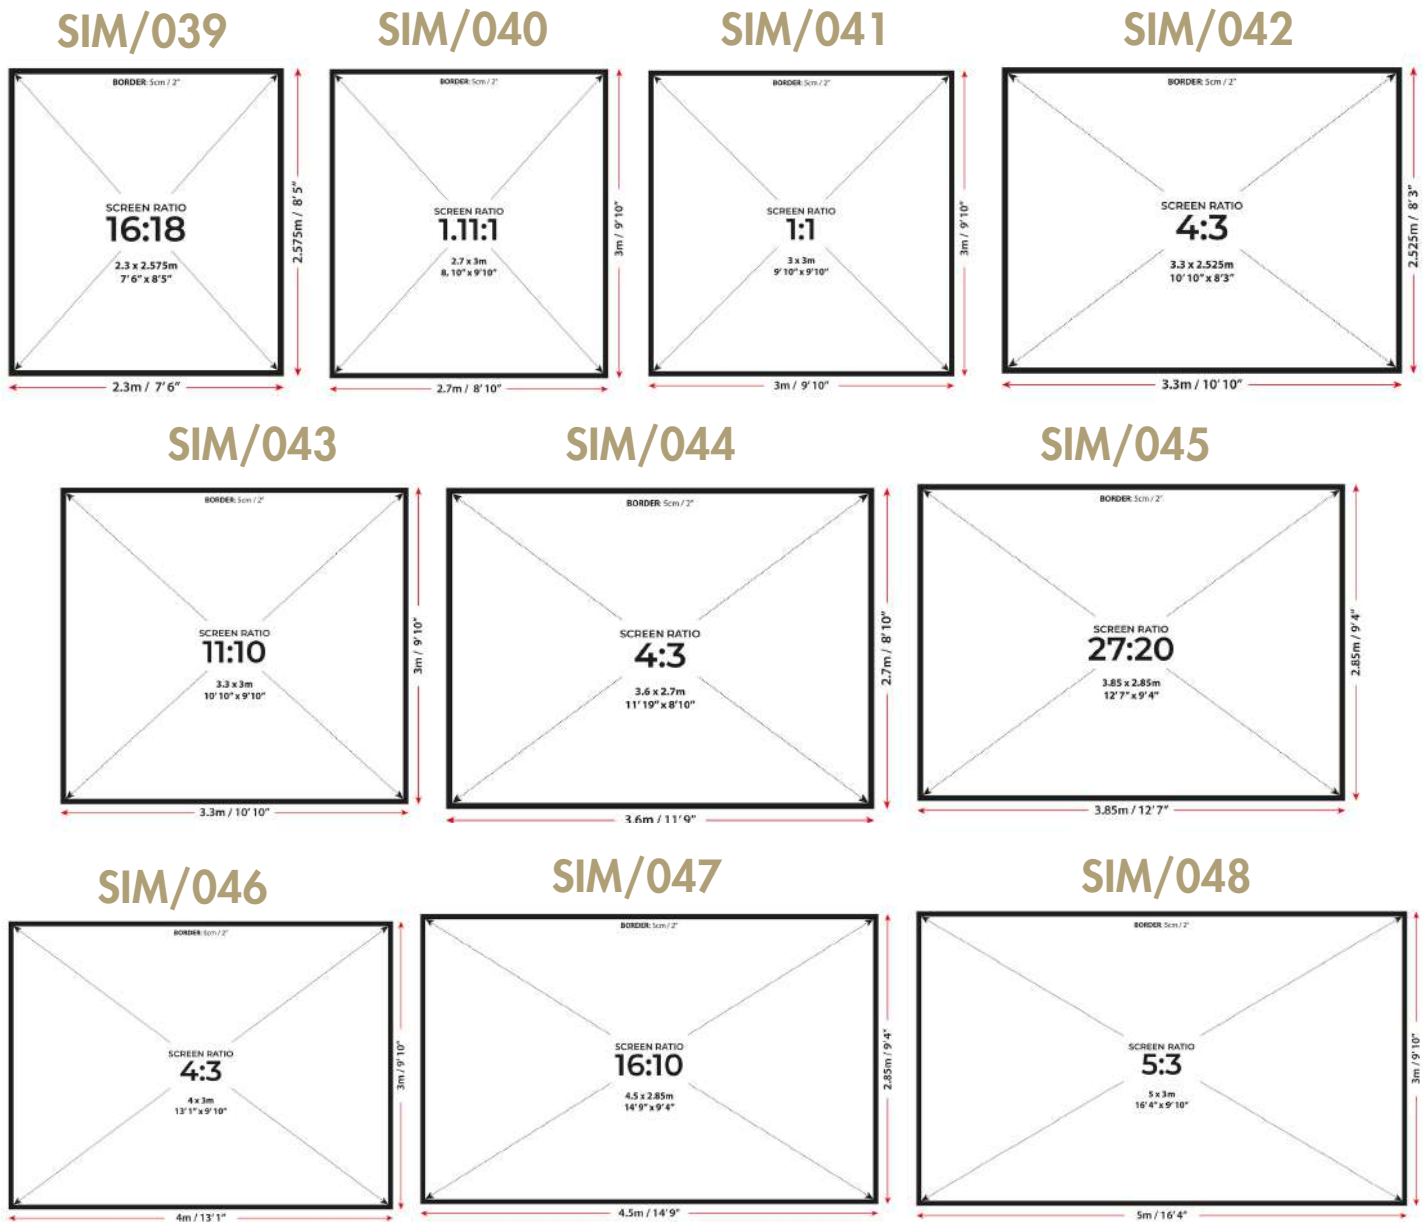

Reduces impact noise for a quieter indoor golf. Protects & extends the lifespan of your golf screen. Quick, secure setup with bungee cords. Compatible with various golf sim setups