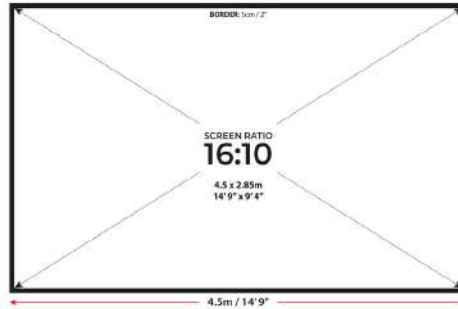

SIMSPACE ELITE IMPACT SCREEN

Entry-level impact screen, suitable for all golfers. Tight-knit polyester blend delivers clear, vibrant images. Lightweight, durable design for high-impact shots. Available in multiple sizes to suit all golf setups

SIM/017