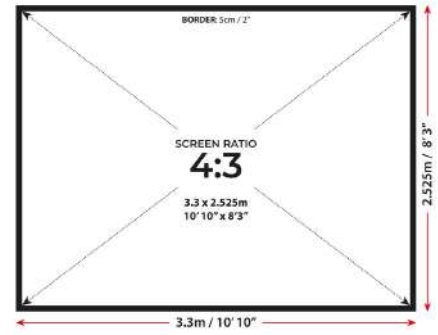

SIMSPACE DOUBLE SIDED IMPACT SCREEN

Perfect for heavy home use with extended lifespan. HD image quality from both sides for immersive play. Reinforced eyelets withstand thousands of shots. Available in multiple sizes to suit all golf setups.

SIM/022