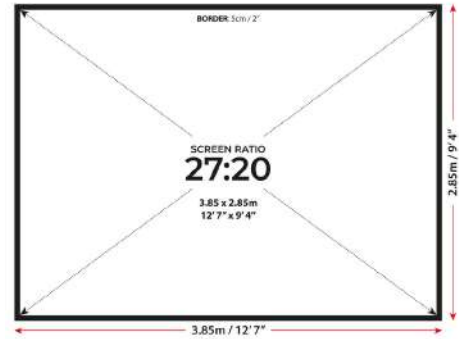

SIMSPACE PLATINUM IMPACT SCREEN

Premium 4K impact screen for clear simulation. Durable 3-layer design for long-lasting use. Impact-resistant foam centre reduces noise & impact. Available in multiple sizes to suit all golf setups.

SIM/035